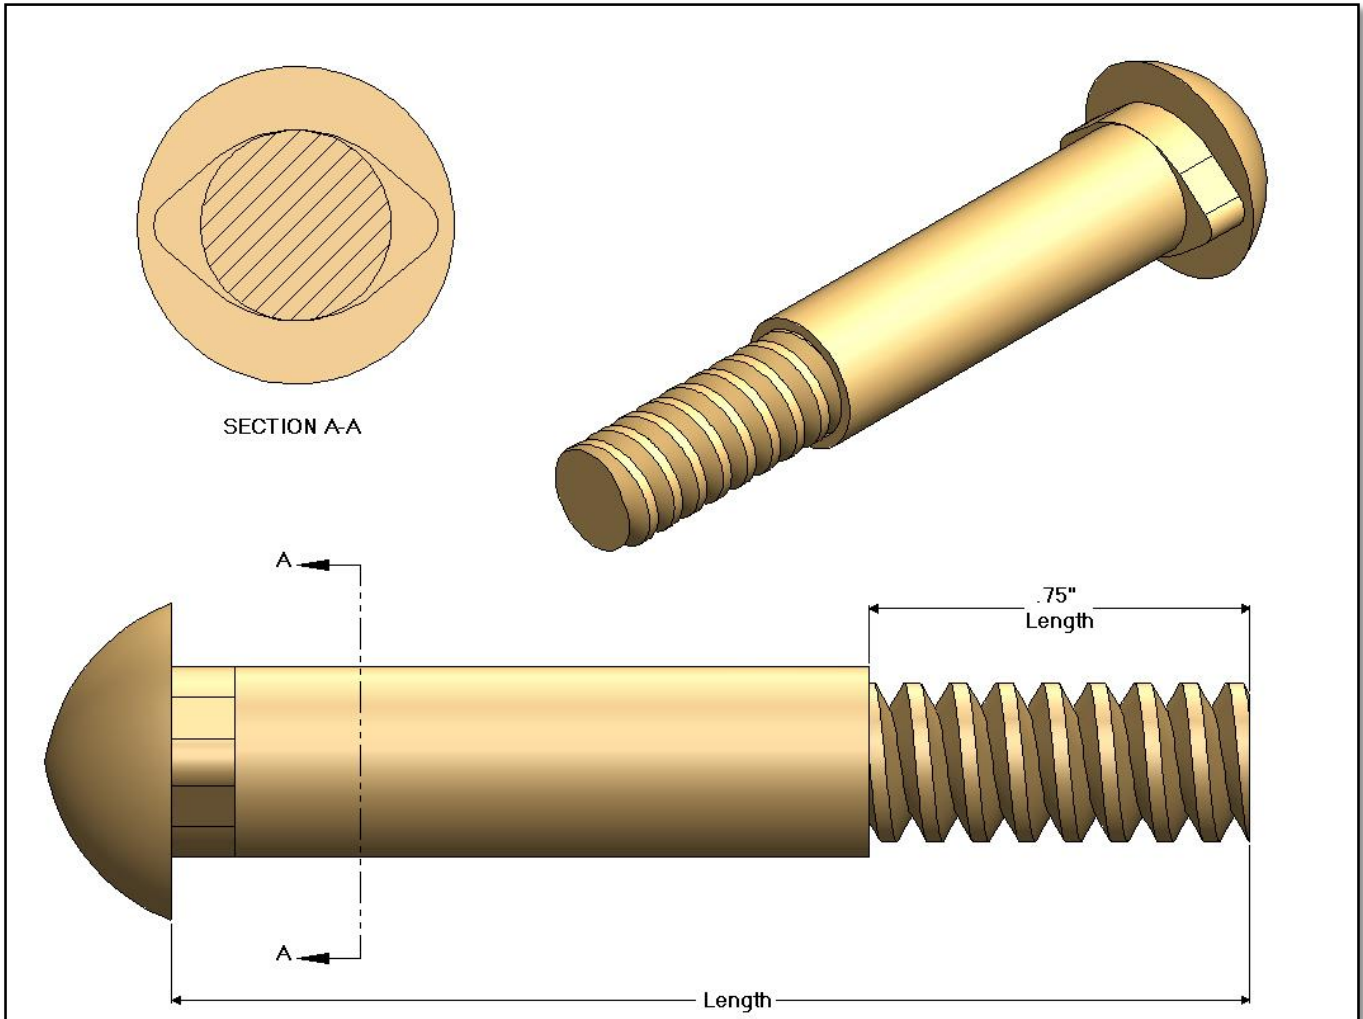

CB17x Series - 3/8-16 Carriage Bolt Selection

CB17x Series 3/8-16 Carriage Bolt Selection	
CSF P/N#	Length
CB170	1.88"
CB171	1.38"
CB172	2.12"
CB173	2.69"
CB174	2.38"
CB175	3.00"

Carriage Bolt Selection finish is zinc yellow.